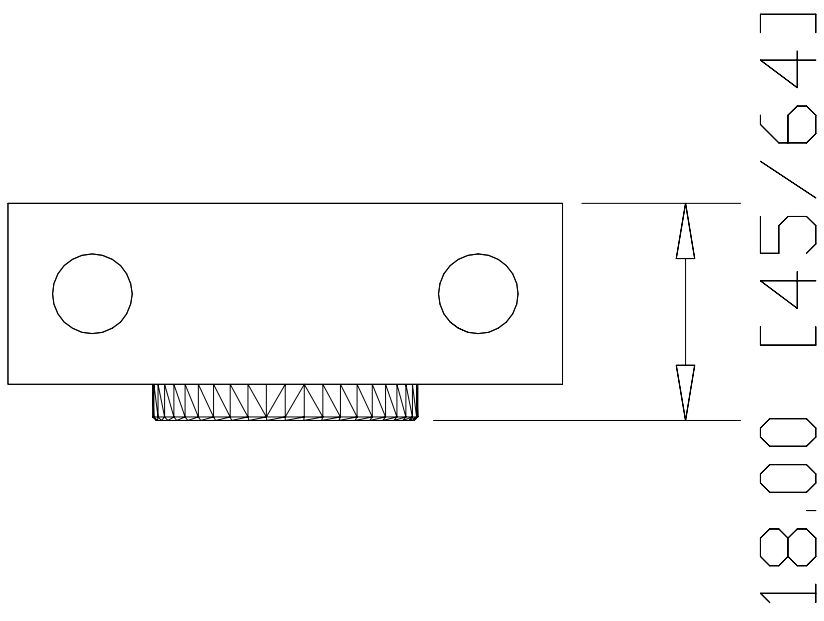

46.00 [1 13/16]

MPAR-NA32959
Trunnion support,
Alum, 32