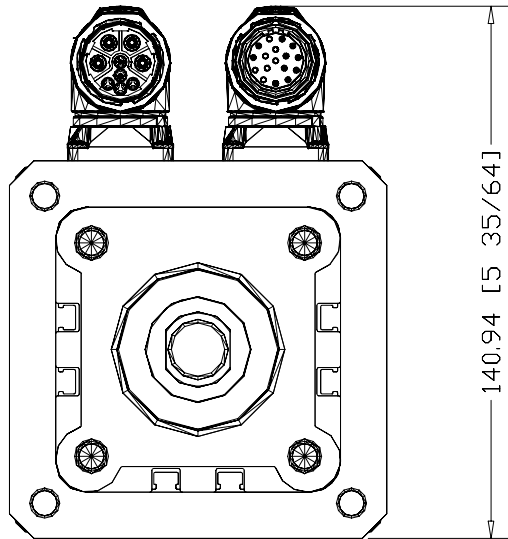

100.00 [3 15/16]

1123.32 [44 7/32]

MPAR-B3600H-M4A  
MP Series Electric  
Cylinder, 63 Frame size,  
600mm stroke

140.94 [5 35/64]