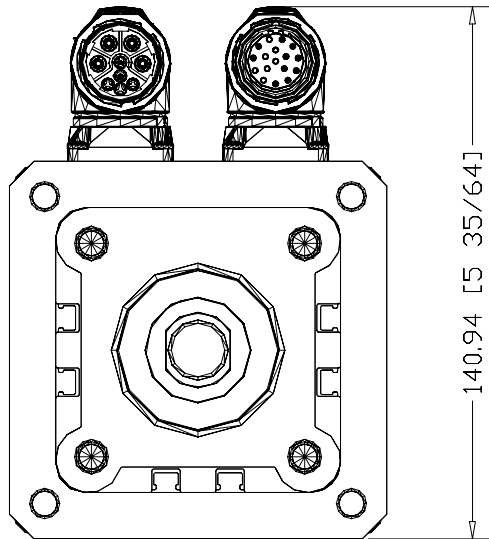

100.00 [3 15/16]

923.32 [36 11/32]

140.94 [5 35/64]

MPAR-B3400H-M4A
MP Series Electric
Cylinder, 63 Frame size,
400mm stroke