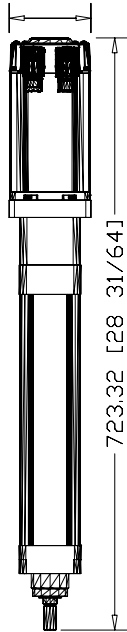

100.00 [3 15/16]

MPAR-B3200H-M4A

MP Series Electric  
Cylinder, 63 Frame size,  
200mm stroke