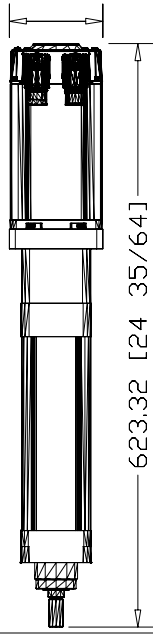

100.00 [3 15/16]

MPAR-B3100H-M4A

MP Series Electric
Cylinder, 63 Frame size,
200mm stroke