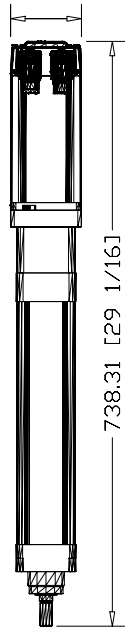

89.43 [3 33/64]

MPAR-B3200E-M4A
MP Series Electric
Cylinder, 63 Frame size,
200mm stroke