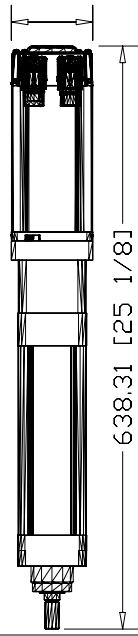

89.43 [3 33/64]

MPAR-B3100E-M4A
MP Series Electric
Cylinder, 63 Frame size,
100mm stroke