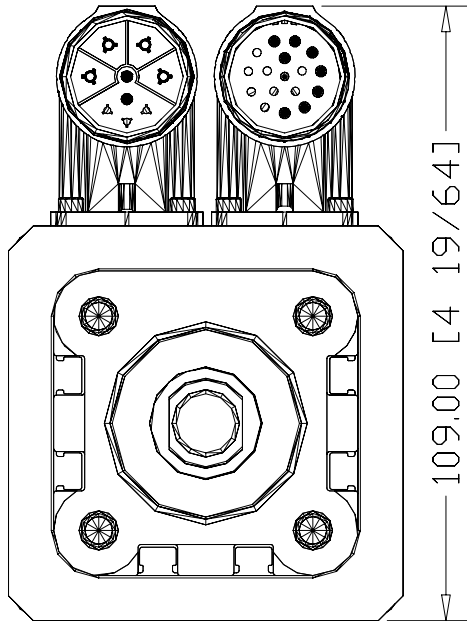

69.99 [2 3/4]

531.11 [20 29/32]

109.00 [4 19/64]

MPAR-B2100F-V4A
MP Series Electric
Cylinder, 40 Frame size,
100mm stroke