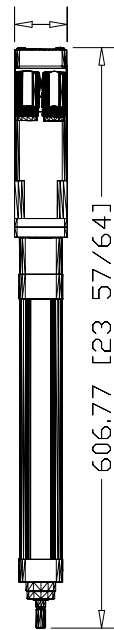

55.00 [2 11/64]

MPAR-B1200E-V4A  
MP Series Electric  
Cylinder, 32 Frame size,  
200mm stroke