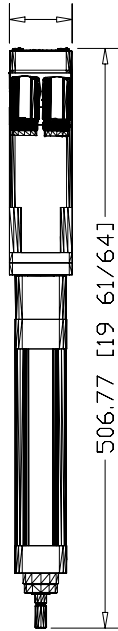

55.00 [2 11/64]

MPAR-B1100E-V4A
MP Series Electric
Cylinder, 32 Frame size,
100mm stroke