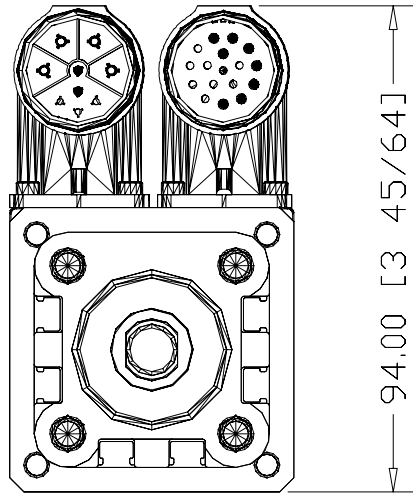

55.00 [2 11/64]

78.178 [30 25/32]

MPAR-B1400B-V4A
MP Series Electric
Cylinder, 32 Frame size,
400mm stroke

94.00 [3 45/64]