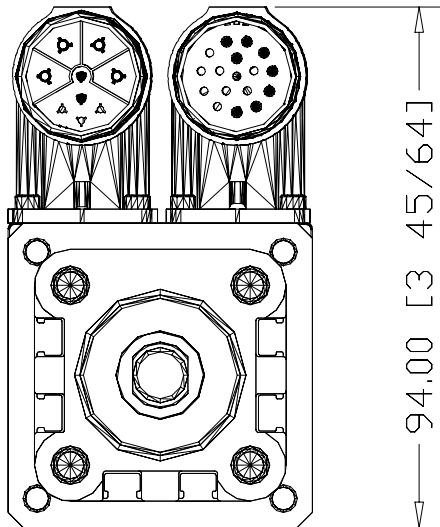

55.00 [2 11/64]

681.78 [26 27/32]

94.00 [3 45/64]

MPAR-B1300B-V4A
MP Series Electric
Cylinder, 32 Frame size,
300mm stroke