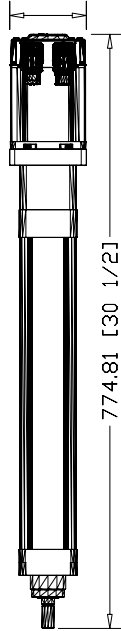

100.00 [3 15/16]

MPAR-B3300H-M2A  
MP Series Electric  
Cylinder, 63 Frame size,  
300mm stroke