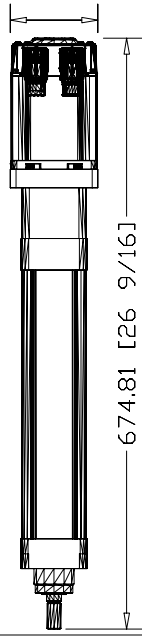

100.00 [3 15/16]

MPAR-B3200H-M2A

MP Series Electric
Cylinder, 63 Frame size,
200mm stroke