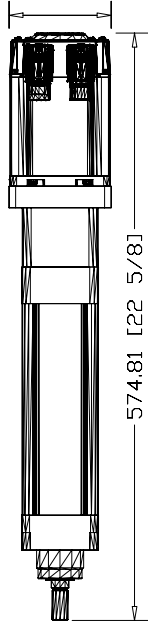

100.00 [3 15/16]

574.81 [22 5/8]

140.94 [5 35/64]

MPAR-B3100H-M2A
MP Series Electric
Cylinder, 63 Frame size,
200mm stroke