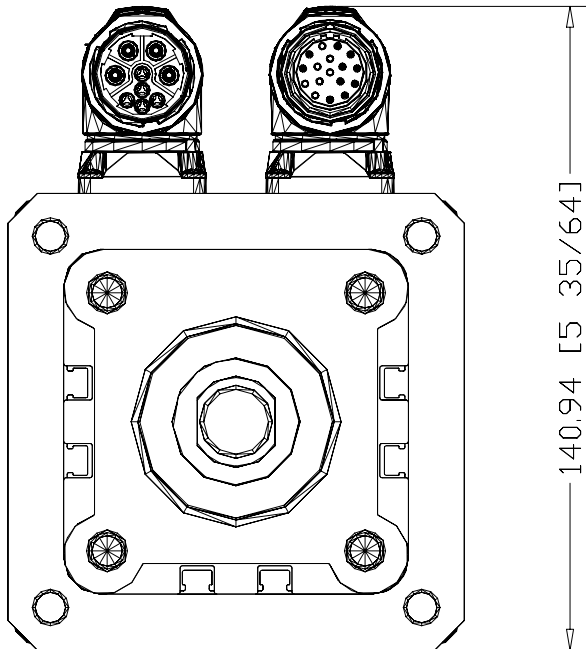

100.00 [3 15/16]

574.81 [22 5/8]

140.94 [5 35/64]

MPAR-B3100H-M2A
MP Series Electric
Cylinder, 63 Frame size,
200mm stroke