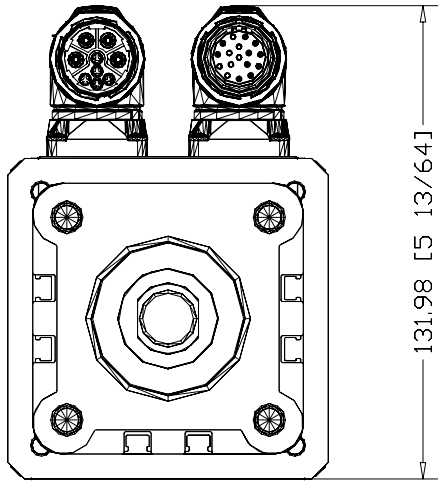

89.43 [3 33/64]

703.77 [27 45/64]

131.98 [5 13/64]

MPAR-B3200E-M2A

MP Series Electric
Cylinder, 63 Frame size,
200mm stroke