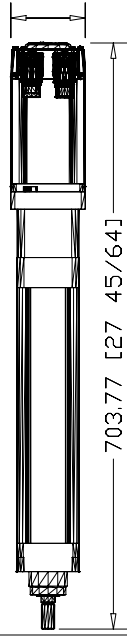

89.43 [3 33/64]

703.77 [27 45/64]

131.98 [5 13/64]

MPAR-B3200E-M2A

MP Series Electric
Cylinder, 63 Frame size,
200mm stroke