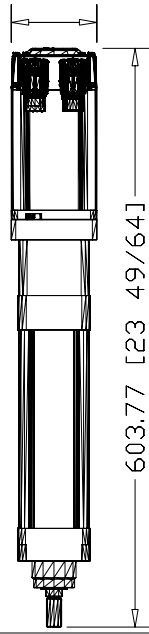

89.43 [3 33/64]

MPAR-B3100E-M2A
MP Series Electric
Cylinder, 63 Frame size,
100mm stroke