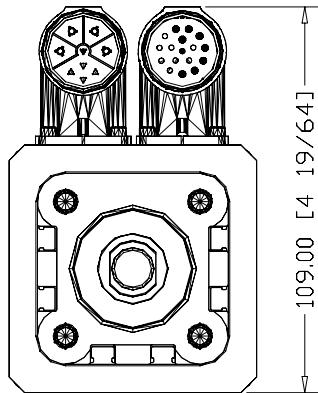

70.00 [2 3/4]

992.14 [39 1/16]

109.00 [4 19/64]

MPAR-B2600F-V2A  
MP Series Electric  
Cylinder, 40 Frame size,  
600mm stroke