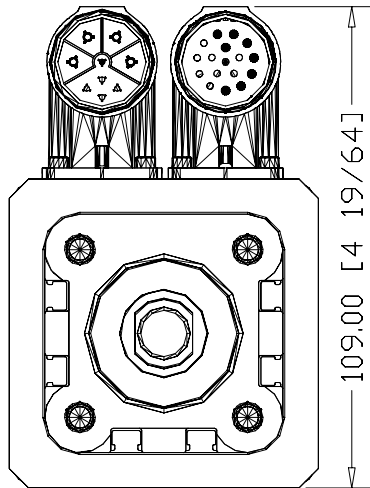

70.00 [2 3/4]

792.14 [31 3/16]

109.00 [4 19/64]

MPAR-B2400F-V2A  
MP Series Electric  
Cylinder, 40 Frame size,  
400mm stroke