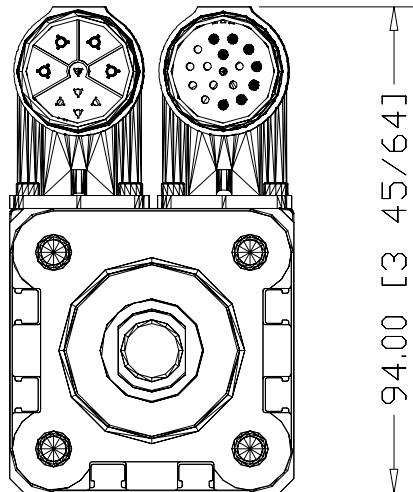

55.00 [2 11/64]

MPAR-B2100C-V2A
MP Series Electric
Cylinder, 40 Frame size,
100mm stroke