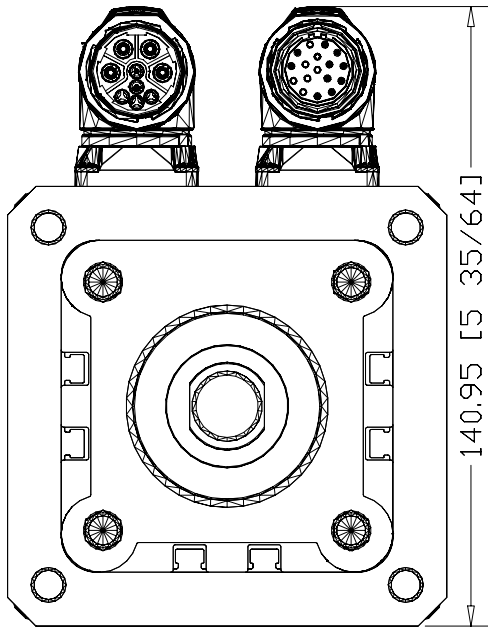

100.00 [3 15/16]

822.65 [32 25/64]

140.95 [5 35/64]

MPAR-A3300H-M4A
MP Series Electric
Cylinder, 63 Frame size,
300mm stroke