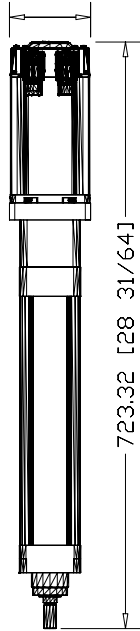

100.00 [3 15/16]

MPAR-A3200H-M4A
MP Series Electric
Cylinder, 63 Frame size,
200mm stroke