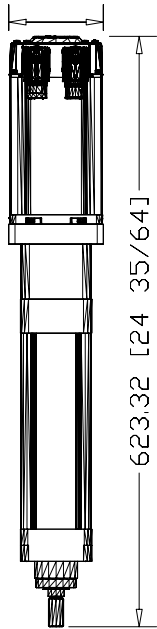

100.00 [3 15/16]

MPAR-A3100H-M4A
MP Series Electric
Cylinder, 63 Frame size,
200mm stroke