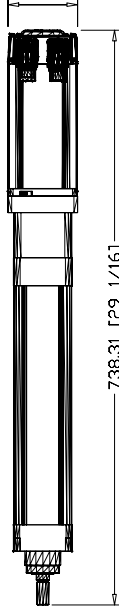

89.59 [3 17/32]

MPAR-A3200E-M4A  
MP Series Electric  
Cylinder, 63 Frame size,  
200mm stroke