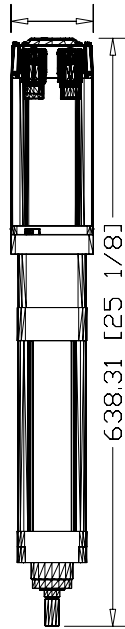

89.43 [3 33/64]

MPAR-A3100E-M4A  
MP Series Electric  
Cylinder, 63 Frame size,  
100mm stroke