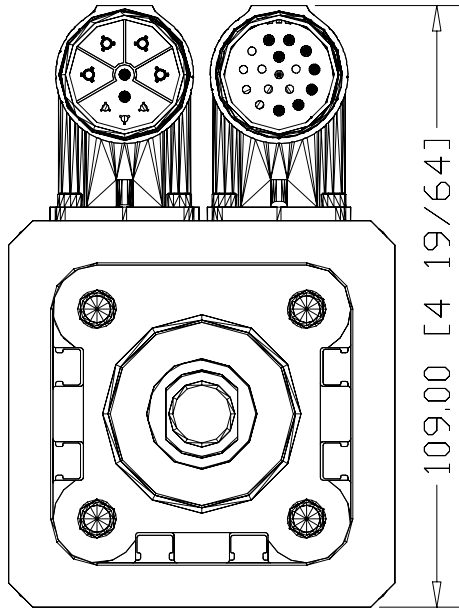

70.00 [2 3/4]

103.11 [40 19/32]

MPAR-A2600F-V4A  
MP Series Electric  
Cylinder, 40 Frame size,  
600mm stroke

109.00 [4 19/64]