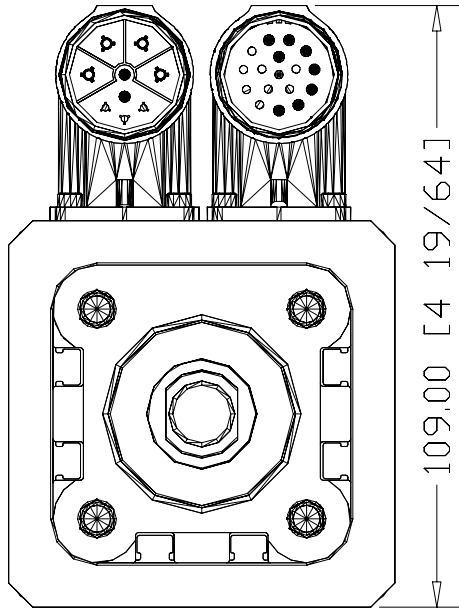

70.00 [2 3/4]

831.11 [23 3/32]

109.00 [4 19/64]

MPAR-A2400F-V4A
MP Series Electric
Cylinder, 40 Frame size,
400mm stroke