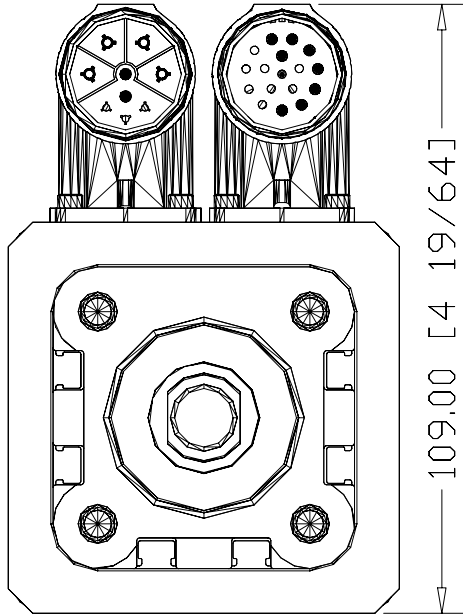

70.00 [2 3/4]

531.10 [20 29/32]

109.00 [4 19/64]

MPAR-A2100F-V4A
MP Series Electric
Cylinder, 40 Frame size,
100mm stroke