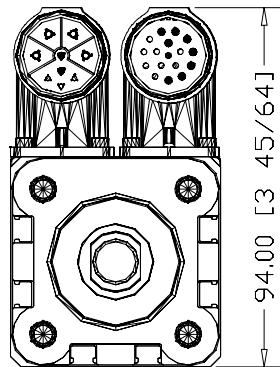

55.07 [2 11/64]

1037.27 [40 27/32]

MPAR-A2600C-V4A
MP Series Electric
Cylinder, 40 Frame size,
600mm stroke

94.00 [3 45/64]