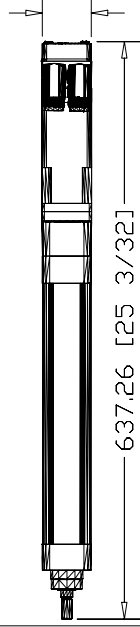

54.00 [2 1/8]

MPAR-A2200C-V4A
MP Series Electric
Cylinder, 40 Frame size,
200mm stroke