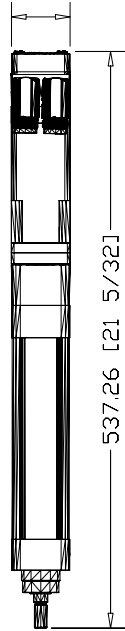

54.75 [2 5/32]

MPAR-A2100C-V4A
MP Series Electric
Cylinder, 40 Frame size,
100mm stroke