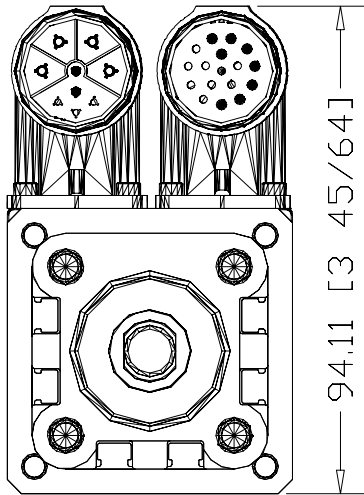

54.66 [2 5/32]

807.72 [31 51/64]

MPAR-A1400E-V4A  
MP Series Electric  
Cylinder, 32 Frame size,  
400mm stroke

94.11 [3 45/64]