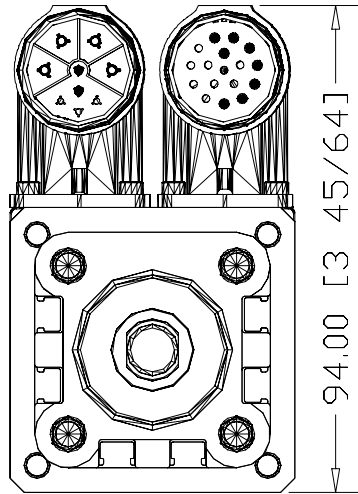

54.45 [2 9/64]

781.77 [30 25/32]

94.00 [3 45/64]

MPAR-A1400B-V4A
MP Series Electric
Cylinder, 32 Frame size,
400mm stroke