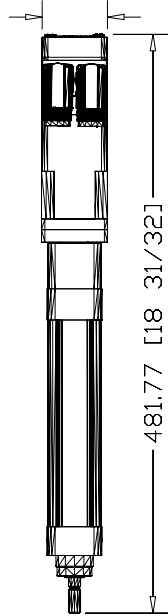

54.60 [2 5/32]

MPAR-A1100B-V4A
MP Series Electric
Cylinder, 40 Frame size,
100mm stroke