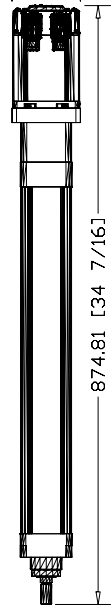

100.00 [3 15/16]

MPAR-A3400H-M2A
MP Series Electric
Cylinder, 63 Frame size,
630mm stroke