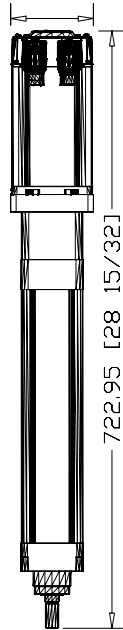

100.00 [3 15/16]

MPAR-A3200H-M2A
MP Series Electric
Cylinder, 63 Frame size,
200mm stroke