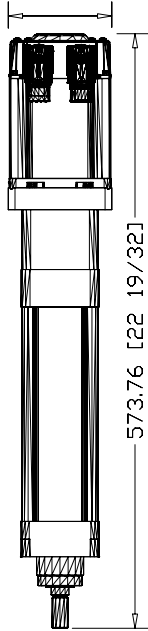

100.00 [3 15/16]

573.76 [22 19/32]

140.95 [5 35/64]

MPAR-A3100H-M2A
MP Series Electric
Cylinder, 63 Frame size,
100mm stroke