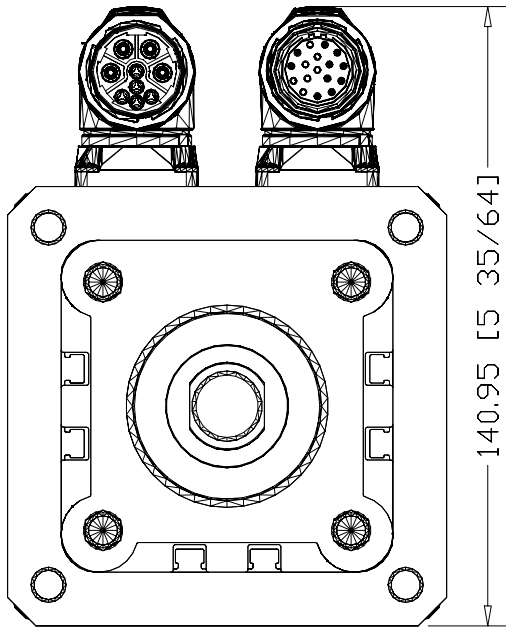

100.00 [3 15/16]

573.76 [22 19/32]

140.95 [5 35/64]

MPAR-A3100H-M2A
MP Series Electric
Cylinder, 63 Frame size,
100mm stroke