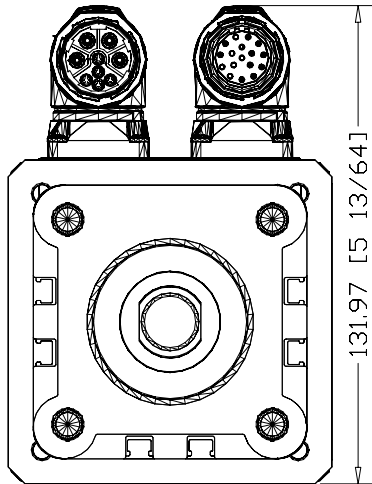

89.40 [3 33/64]

1297.36 [51 57/64]

MPAR-A3800E-M2A
MP Series Electric
Cylinder, 63 Frame size,
800mm stroke

131.97 [5 13/64]