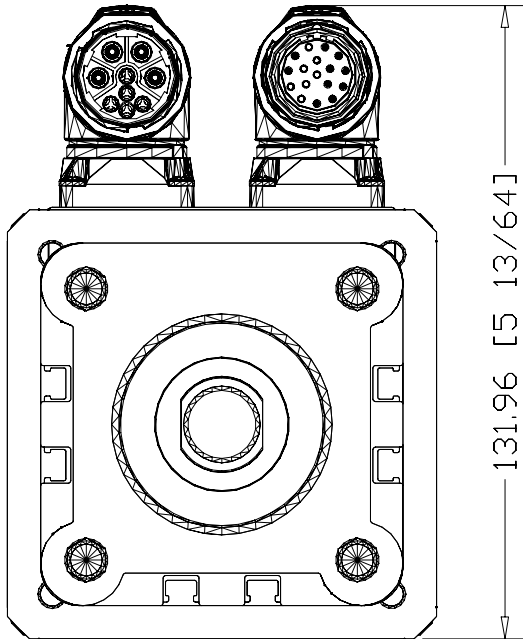

89.40 [3 33/64]

802.89 [31 39/64]

MPAR-A3300E-M2A
MP Series Electric
Cylinder, 63 Frame size,
300mm stroke

131.96 [5 13/64]