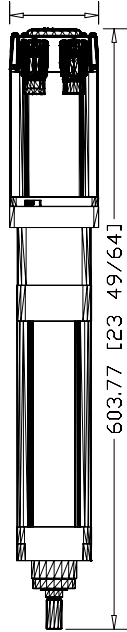

89.40 [3 33/64]

MPAR-A3100E-M2A
MP Series Electric
Cylinder, 63 Frame size,
100mm stroke