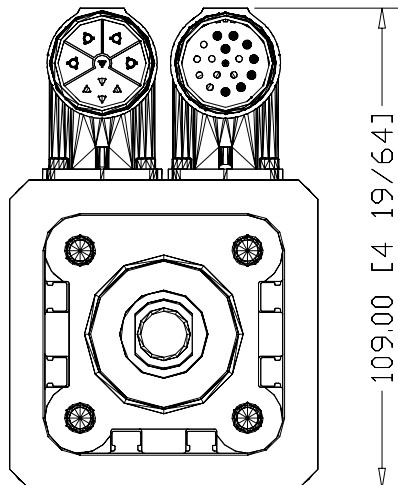

70.00 [2 3/4]

792.14 [31 3/16]

109.00 [4 19/64]

MPAR-A2400F-V2A  
MP Series Electric  
Cylinder, 40 Frame size,  
400mm stroke