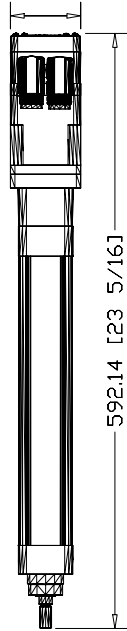

70.00 [2 3/4]

MPAR-A2200F-V2A
MP Series Electric
Cylinder, 40 Frame size,
200mm stroke