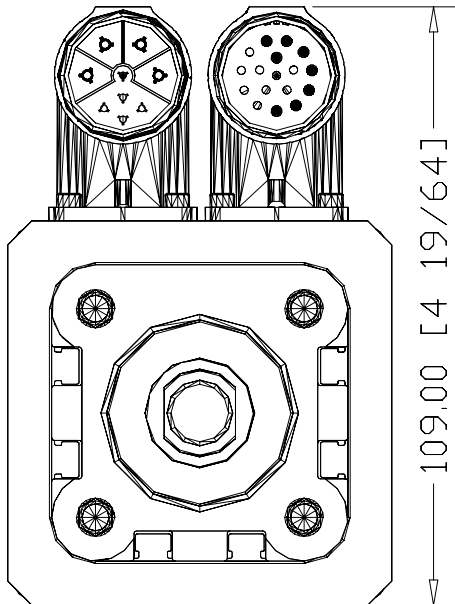

70.00 [2 3/4]

492.14 [19 3/8]

109.00 [4 19/64]

MPAR-A2100F-V2A
MP Series Electric
Cylinder, 40 Frame size,
100mm stroke