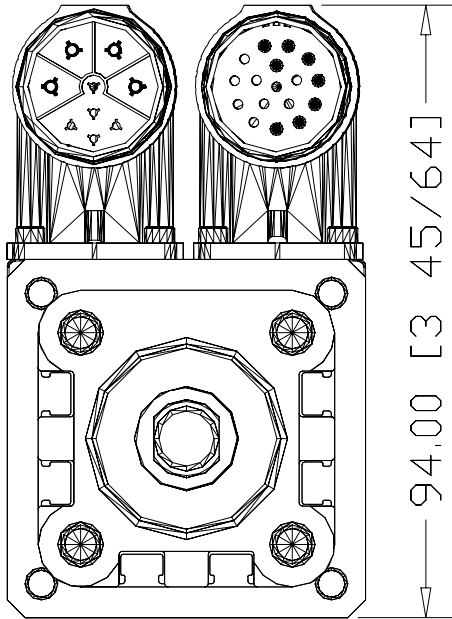

55.00 [2 11/64]

570.69 [22 15/32]

MPAR-A1200E-V2A
MP Series Electric
Cylinder, 32 Frame size,
200mm stroke

94.00 [3 45/64]