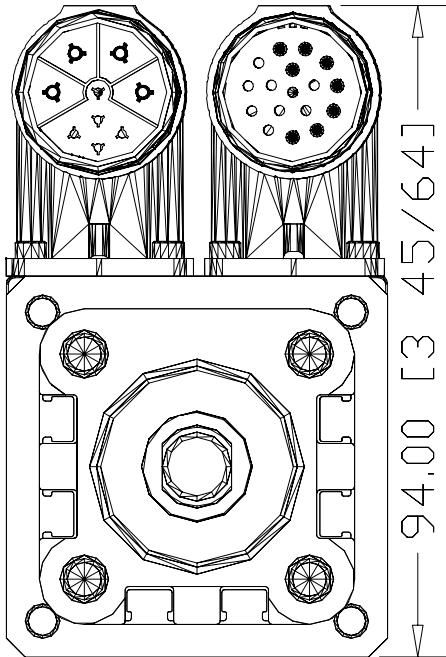

55.00 [2 11/64]

545.69 [21 31/64]

94.00 [3 45/64]

MPAR-A1200B-V2A  
MP Series Electric Cylinder,  
32 Frame size, 200mm  
stroke