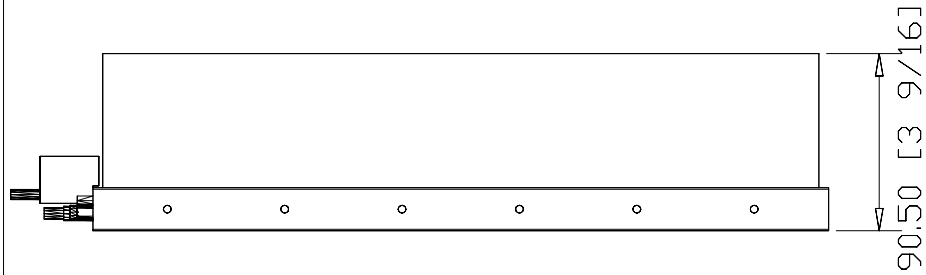

35.00 [1 3/8]

LDL-T050360-DHT20  
LDL- Coil, T50 Frame,  
360 Length, D Winding,  
Pig Tail

90.50 [3 9/16]