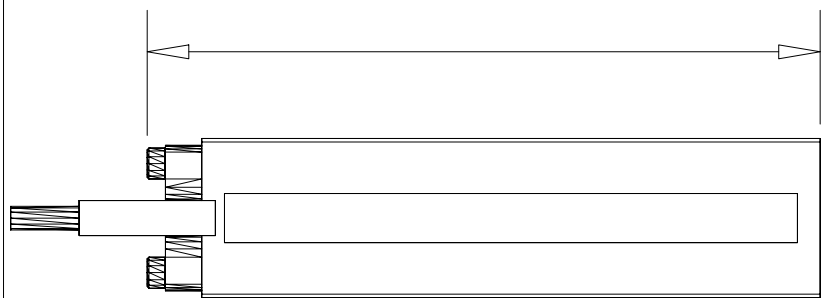

148.00 [5 53/64]

35.00 [1 3/8]

LDL-T030120-DHT20
LDL- Coil, T30 Frame,
120 Length, D Winding,
Pig Tail

70.50 [2 25/32]