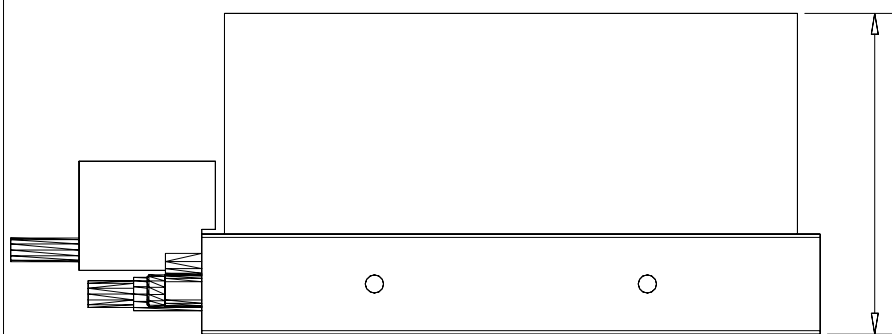

148.00 [5 53/64]

35.00 [1 3/8]

LDL-T030120-DHT20
LDL- Coil, T30 Frame,
120 Length, D Winding,
Pig Tail

70.50 [2 25/32]