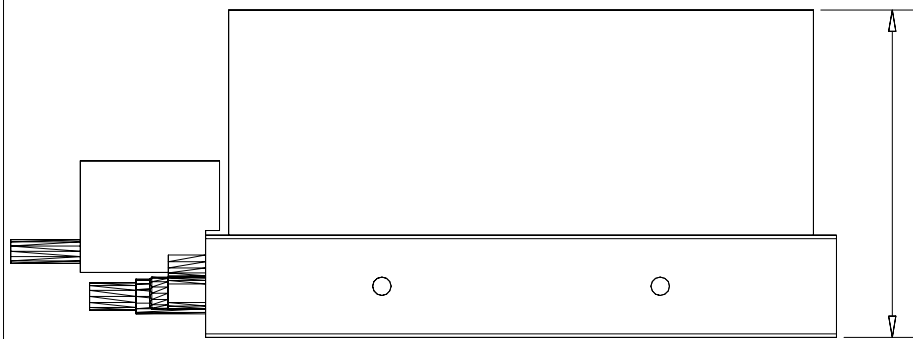

35.00 [1 3/8]

70.50 [2 25/32]

LDL-N030120-DHT20
LDL- Coil, N30 Frame,
120 Length, D Winding,
Pig Tail