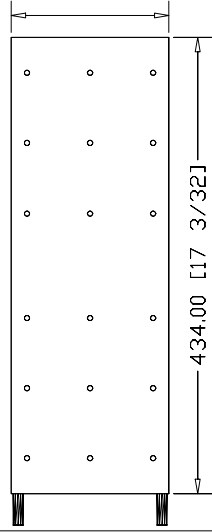

150.00 [5 29/32]

LDC-150-400-CP  
LDL-Cooling Plate, 150  
Frame, 400 Length

12.00 [15/32]