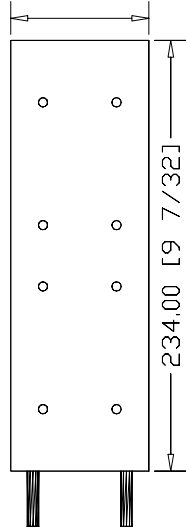

75.00 [2 61/64]

LDC-075-200-CP
LDL-Cooling Plate, 75
Frame, 200 Length